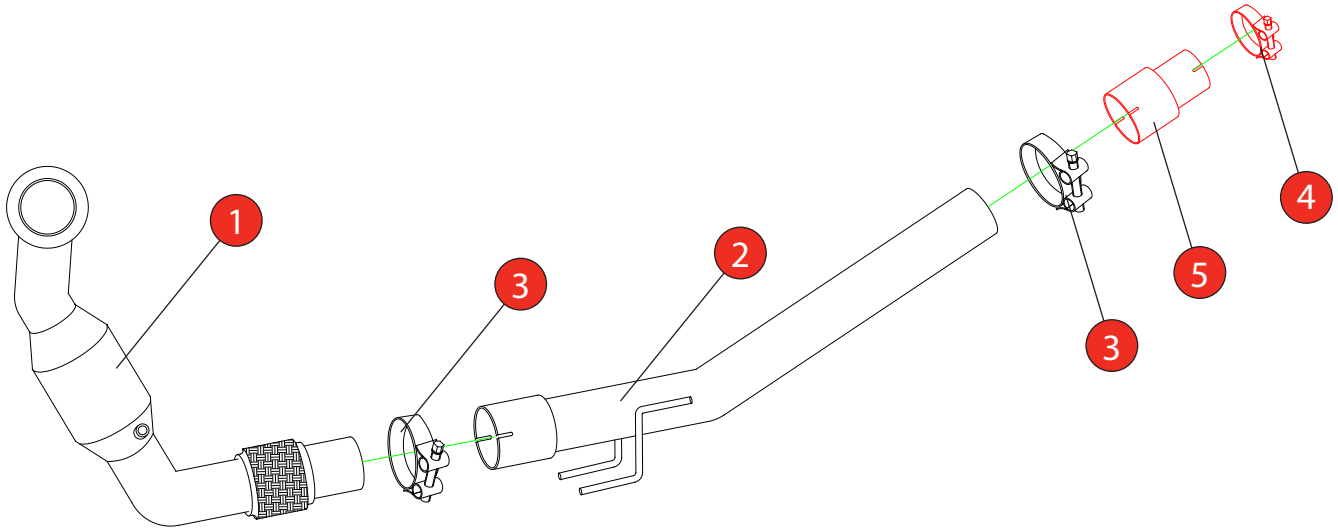

Car	Volkswagen Polo GTi 6C	Part No.	SVWX051
Year	2015-Current	Fit Kits	250FK
Notes	Where not supplied use original fittings	Features	Pipe Diameter:- 76mm/70mm

Estimated Fitting Time: 120 Minutes

NO.	PART NO.	DESCRIPTION	QTY
1	731VW	Downpipe With A High Flow Sports Catalyst	1
2	733VW	Front Pipe	1
<b>Fit Kit</b>			
3	Z016.10063	72mm H/D Clamp	2
4	Z016.10004	55-59mm Clamp (Only use when fitting to O.E cat-back system)	1
5	AD70	Adaptor (Only use when fitting to O.E cat-back system)	1

E-MARK	N/A
DATE	11/08/16
ISSUE	00
AUTHORISED	M.Ydlibi

NOTE: ENSURE SCORPION SYSTEM IS CLEAR OF MOVING PARTS AND ALL ORIGINAL FUNCTIONS WORK CORRECTLY.

STAY CONNECTED TO RED POWER.