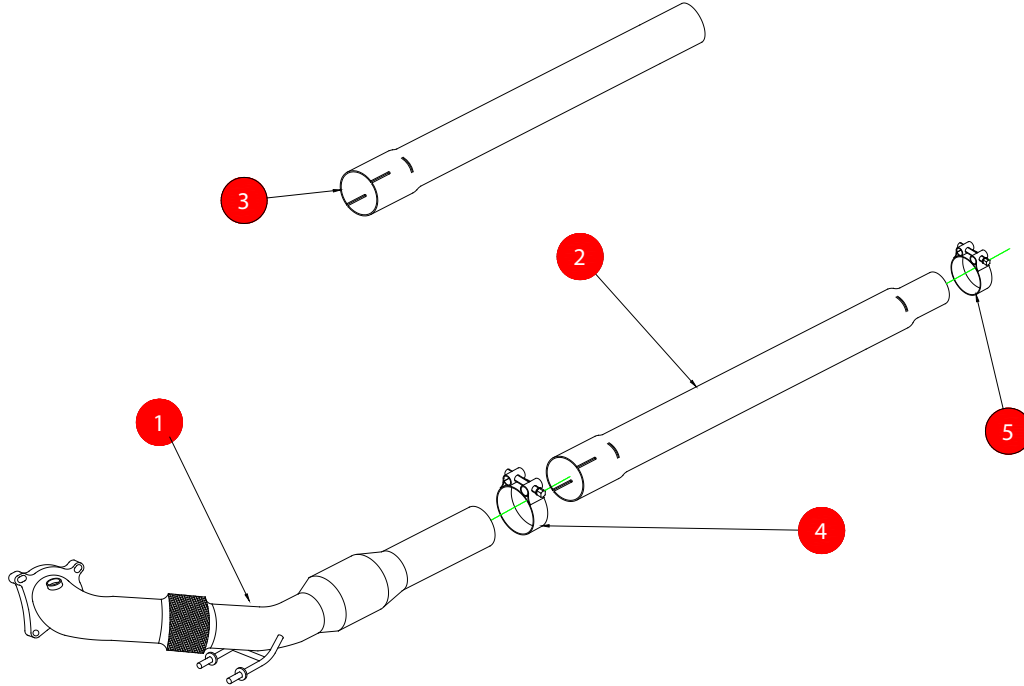

CAR	Volkswagen Golf Mk6 Gti 2.0Tsi	PART NO.	SVWX036
YEAR	2009-2013	FIT KITS	021 FK
NOTES	Where not supplied use original fittings	FEATURES	Pipe diameter:- 76mm/3"

NO.	PART NO.	DESCRIPTION	QTY
1	585VW	Turbo Downpipe with Sports Catalysts	1
2	592VW	Link Pipe (TO CONNECT TO O.E)	1
3	586VW	Link Pipe (TO CONNECT TO SCORPION SVW036 or SVWS036 use instead of 592VW)	1
Fit Kit			
4	Z016.10062	79mm H/D Clamp	1
5	Z016.10001	59-63mm Clamp	1

E-MARK	N/A
DATE	12/07/12
ISSUE	01
AUTHORISED	T.ROWLEY

NOTE: ENSURE SCORPION SYSTEM IS CLEAR OF MOVING PARTS AND ALL ORIGINAL FUNCTIONS WORK CORRECTLY.

Checked By \_\_\_\_\_