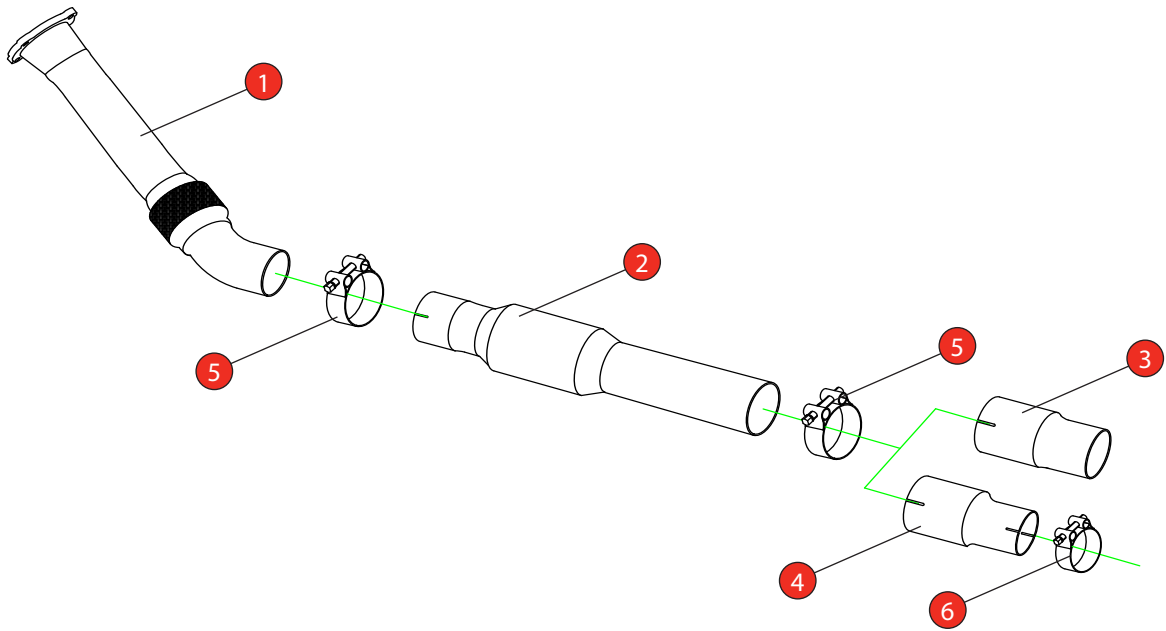

Car	Volkswagen Golf Mk4 GTi	Part No.	SVWX020
Year	1998-2006	Fit Kits	273FK
Notes	Where not supplied use original fittings	Features	Pipe Diameter:- 76mm

Estimated Fitting Time: 90 Minutes

NO.	PART NO.	DESCRIPTION	QTY
1	687AU	Turbo Downpipe	1
2	688AU	Front Pipe With A High Flow Sports Catalyst	1
Fit Kit			
3	AD95	Adaptor (to fit to Scorpion cat-back system)	1
4	AD96	Adaptor (to fit to original cat-back system)	1
5	Z016.10062	79.2mm H/D Clamp	2
6	Z016.10004	55 - 59mm Clamp	1

E-MARK	N/A
DATE	15/05/17
ISSUE	00
AUTHORISED	M.Ydlibi

NOTE: ENSURE SCORPION SYSTEM IS CLEAR OF MOVING PARTS AND ALL ORIGINAL FUNCTIONS WORK CORRECTLY.

STAY CONNECTED TO RED POWER.