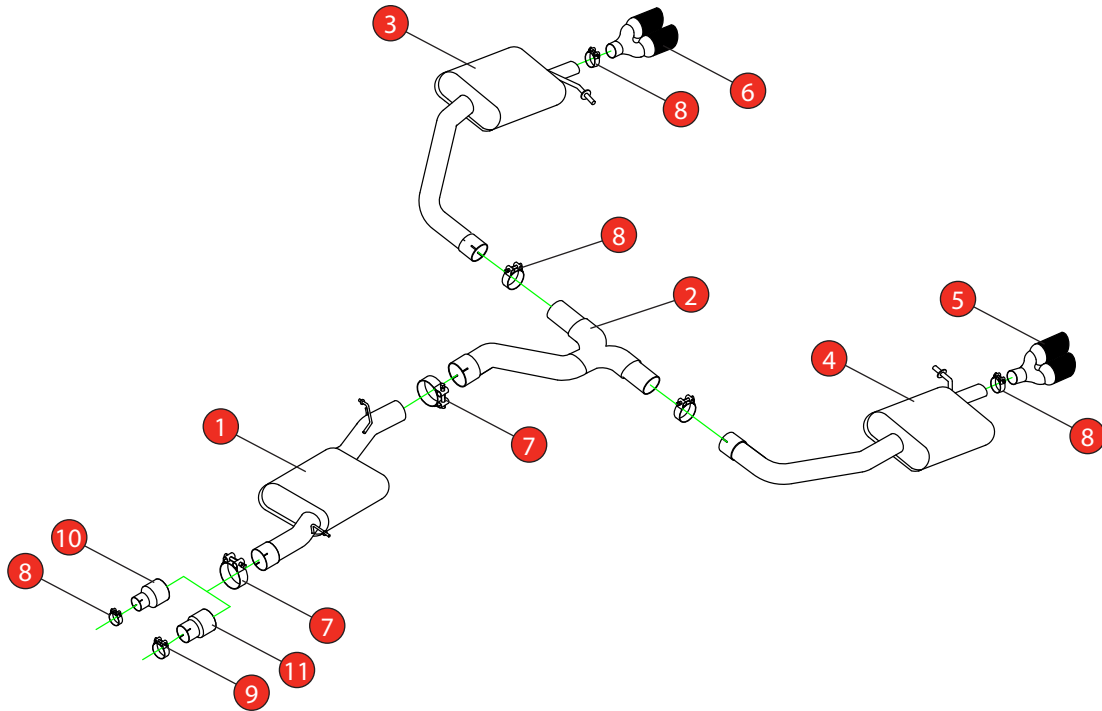

Car	Volkswagen Golf R Estate MK7.5	Part No.	SVW057C
Year	2018-Current	Fit Kits	320FK
Notes	Where not supplied use original fittings	Features	Pipe Diameter:- 80mm

Estimated Fitting Time: 90 Minutes

NO.	PART NO.	DESCRIPTION	QTY
1	763VW	Resonated Centre Section	1
2	780VW	Y Piece	1
3	781VW	R/H Rear Silencer	1
4	782VW	L/H Rear Silencer	1
5	560AU64C	L/H Black Ceramic Coated Twin Daytona Trim	1
6	561AU64C	R/H Black Ceramic Coated Twin Daytona Trim	1
Fit Kit			
7	Z016.10069	79-85mm Clamp	2
8	Z016.10064	63-68mm Clamp	5
9	Z016.10056	73-79mm Clamp	1
10	AD103	Adaptor (USE TO FIT TO O.E DOWNPIPE)	1
11	AD107	Adaptor (USE TO FIT TO Ø76mm DOWNPIPE)	1

E-MARK	N/A
DATE	19/12/18
ISSUE	00
AUTHORISED	M.Ydlibi

NOTE: ENSURE SCORPION SYSTEM IS CLEAR OF MOVING PARTS AND ALL ORIGINAL FUNCTIONS WORK CORRECTLY.

STAY CONNECTED TO RED POWER.