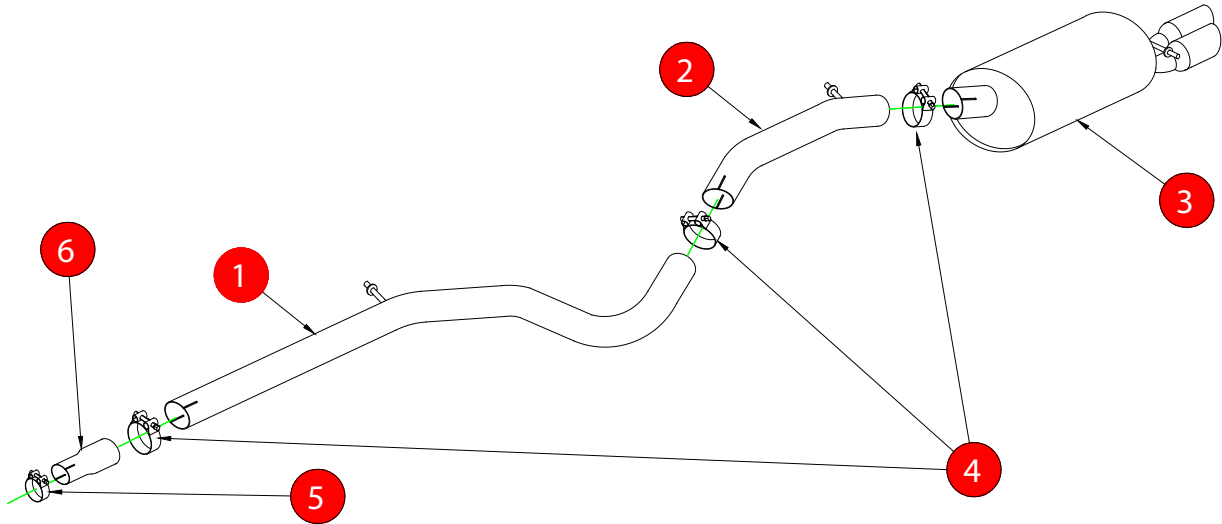

CAR	Volkswagen Polo GTi 1.4TSi 180PS	PART NO.	SVWS045
YEAR	10-15	FIT KITS	170FK
NOTES	Where not supplied use original fittings	FEATURES	Pipe diameter:- 70mm/2.75"

NO.	PART NO.	DESCRIPTION	QTY
1	674VW	Centre Link Pipe	1
2	675VW	Rear Link Pipe	1
3	676VW64	Rear Silencer	1
Fit Kit			
4	Z016.10063	72mm HD Clamp	3
5	Z016.10004	55-59mm Clamp	1
6	AD04	Adaptor	1

E-MARK	N/A
DATE	19/08/16
ISSUE	02
AUTHORISED	T.ROWLEY

NOTE: ENSURE SCORPION SYSTEM IS CLEAR OF MOVING PARTS AND ALL ORIGINAL FUNCTIONS WORK CORRECTLY.