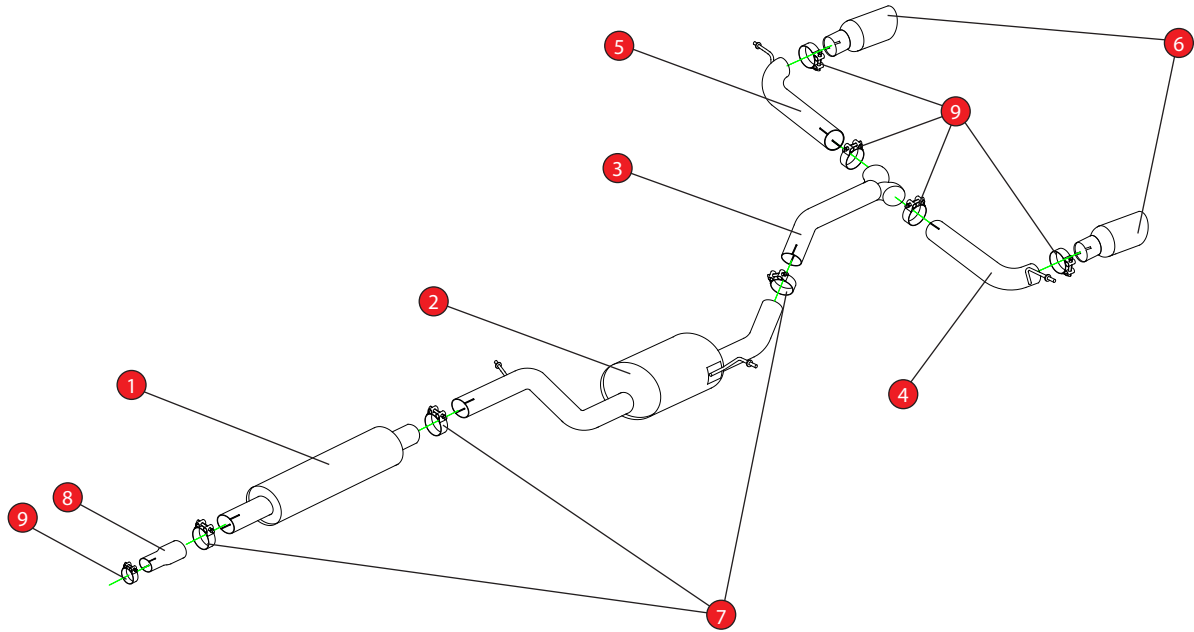

Case 10-300

CAR	VW MK7 Golf GTi / Clubsport & Clubsport S	PART NO.	SVW043
YEAR	2013- On	FIT KITS	154FK
NOTES	Where not supplied use original fittings	FEATURES	Pipe diameter:- 76mm/3"

NO.	PART NO.	DESCRIPTION	QTY
1	642VW	Front Silencer	1
2	644VW	Centre Silencer	1
3	720VW	Y Piece	1
4	721VW	Left Hand Trim Link Pipe	1
5	722VW	Right Hand Trim Link Pipe	1
6	Z023.10061	100mm Daytona Trim	2
Fit Kit			
7	Z016.10062	79mm H/D Clamps	3
8	AD01	Adaptor (Only needed to fit to O.E turbo down pipe DO NOT use with Scorpion down pipe)	1
9	Z016.10064	65mm H/D Clamp	5

E-MARK	N/A
DATE	22/08/18
AUTHORISED	M.YDLIBI
ISSUE	05

NOTE: ENSURE SCORPION SYSTEM IS CLEAR OF MOVING PARTS AND ALL ORIGINAL FUNCTIONS WORK CORRECTLY.

Checked By _____