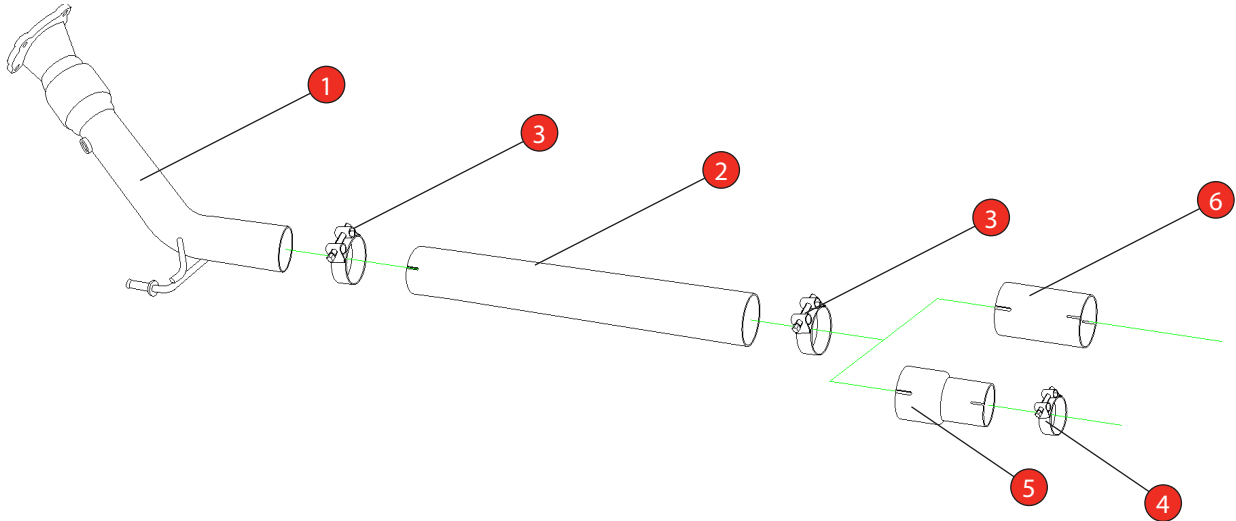

Car	Volkswagen Polo GTI 9n3	Part No.	SVWC052
Year	2006-2011	Fit Kits	266FK
Notes	Where not supplied use original fittings	Features	Pipe Diameter:- 63.5mm

Estimated Fitting Time: 1 Hours and 30 Minutes

NO.	PART NO.	DESCRIPTION	QTY
1	741VW	Turbo Downpipe	1
2	743VW	De-cat Section	1
Fit Kit			
3	Z016.10064	66mm H/D Clamp	2
4	Z016.10004	55-59mm Clamp	1
5	AD55	Adaptor (USE TO FIT TO O.E SYSTEM)	1
6	AD92	Adaptor (USE TO FIT TO SCORPION SYSTEM)	1

E-MARK	N/A
DATE	15/03/17
ISSUE	00
AUTHORISED	M.Ydlibi

NOTE: ENSURE SCORPION SYSTEM IS CLEAR OF MOVING PARTS AND ALL ORIGINAL FUNCTIONS WORK CORRECTLY.

STAY CONNECTED TO RED POWER.