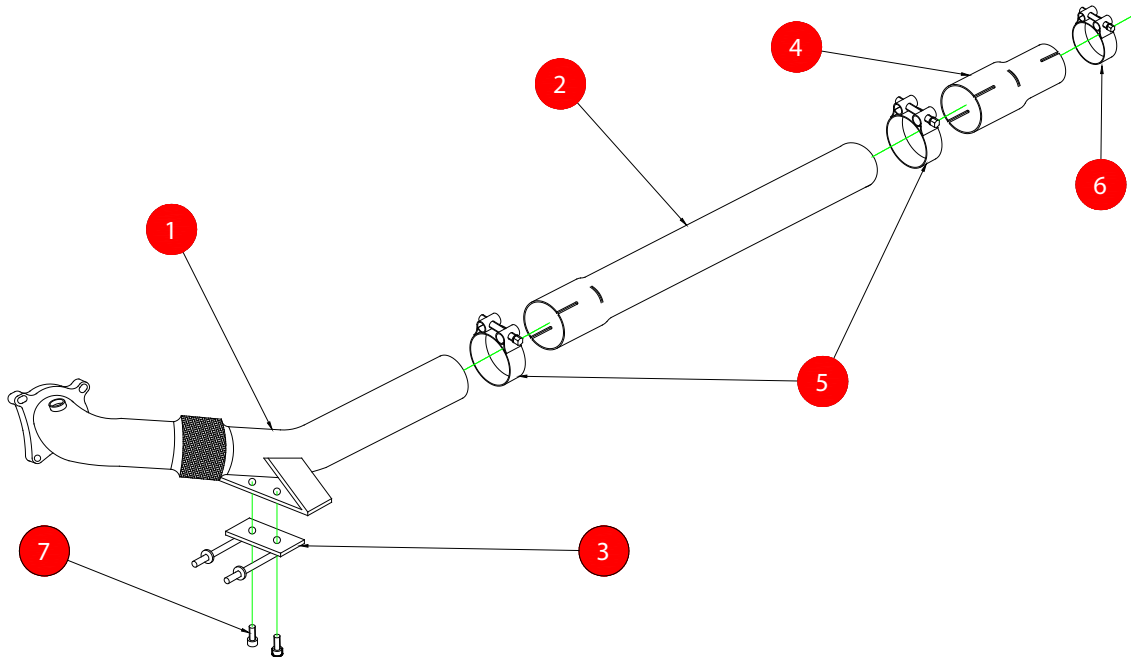

CAR	Seat Leon Cupra R 2.0TSi 265PS	PART NO.	SSTC009
YEAR	10-12	FIT KITS	178 FK
NOTES	Where not supplied use original fittings	FEATURES	Pipe diameter:- 76mm/3"

NO.	PART NO.	DESCRIPTION	QTY
1	595VW	Turbo Down Pipe without Catalyst	1
2	596VW	Link Pipe	1
3	677VW	Mounting Bracket	1
Fit Kit			
4	AD47	Adaptor Sleeve	1
5	Z016.10062	79mm H/D Clamp	2
6	Z016.10005	63-68mm Clamp	1
7	Z017.10808	M8x16mm Cap Head Bolt	2

E-MARK	N/A
DATE	10/11/14
ISSUE	01
AUTHORISED	T.ROWLEY

NOTE: ENSURE SCORPION SYSTEM IS CLEAR OF MOVING PARTS AND ALL ORIGINAL FUNCTIONS WORK CORRECTLY.

Checked By _____