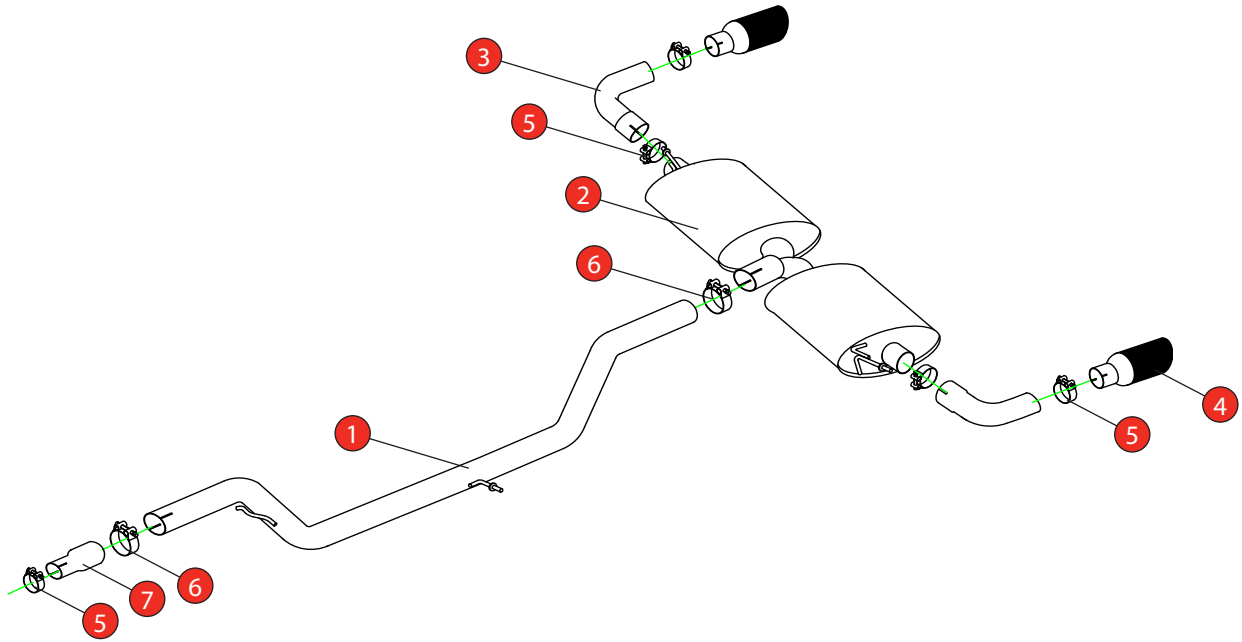

<b>Car</b>	Volkswagen Golf 6 GTi	<b>Part No.</b>	SVWS036C
<b>Year</b>	2009-2013	<b>Fit Kits</b>	270FK
<b>Notes</b>	Where not supplied use original fittings	<b>Features</b>	Pipe Diameter:- 76mm

Estimated Fitting Time: 60 Minutes

NO.	PART NO.	DESCRIPTION	QTY
1	590VW	Non-resonated Centre Section	1
2	747VW	Rear Silencer	1
3	691BM	Trim Connecting Pipe	2
4	Z023.10055	Ø100mm Black Ceramic Coated Daytona Trim	2
<b>Fit Kit</b>			
5	Z016.10064	63-68mm H/D Clamp	5
6	Z016.10062	76.2mm H/D Clamp	2
7	AD46	Adaptor (USE TO FIT TO O.E SYSTEM)	1

E-MARK	e4-59R-020175
DATE	07/07/17
ISSUE	01
AUTHORISED	M.Ydlibi

**NOTE:** ENSURE SCORPION SYSTEM IS CLEAR OF MOVING PARTS AND ALL ORIGINAL FUNCTIONS WORK CORRECTLY.

STAY CONNECTED TO RED POWER.