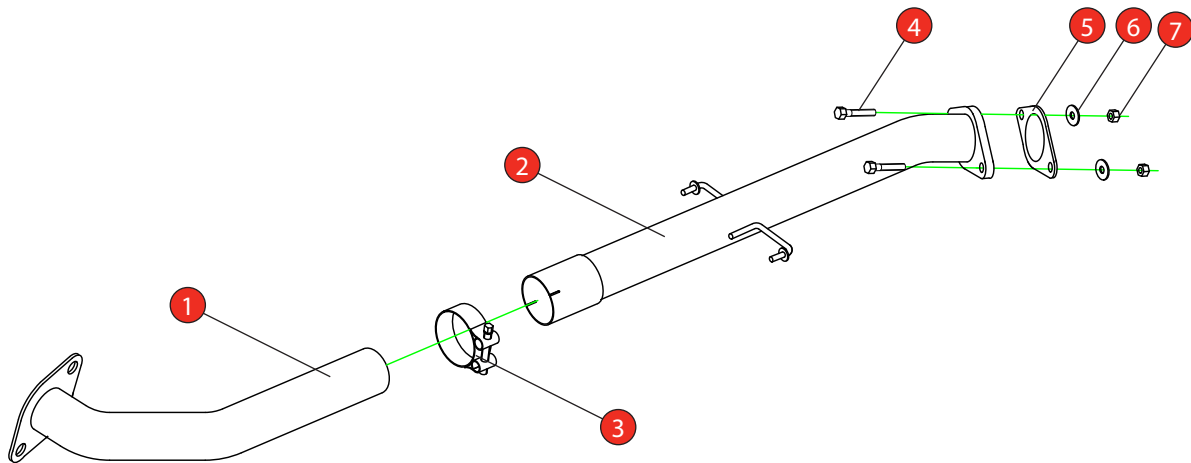

Car	Toyota Yaris GR / GR Circuit pack	Part No.	STYP009
Year	2020-Current	Fit Kits	372FK
Notes	Where not supplied use original fittings. Fits to Original and Scorpion GPF-back system.	Features	Pipe Diameter:- 76mm

Estimated Fitting Time: 90 Minutes

NO.	PART NO.	DESCRIPTION	QTY
1	047TY	Front Pipe	1
2	048TY	GPF Delete	1
Fit Kit			
3	Z016.10062	79mm H/D Clamp	1
4	Z017.10096	M10 x 40mm Hex Head Bolt	2
5	Z033.10065	Gasket	1
6	Z017.11015	M10 Washer	2
7	Z017.10113	M10 Nut	2