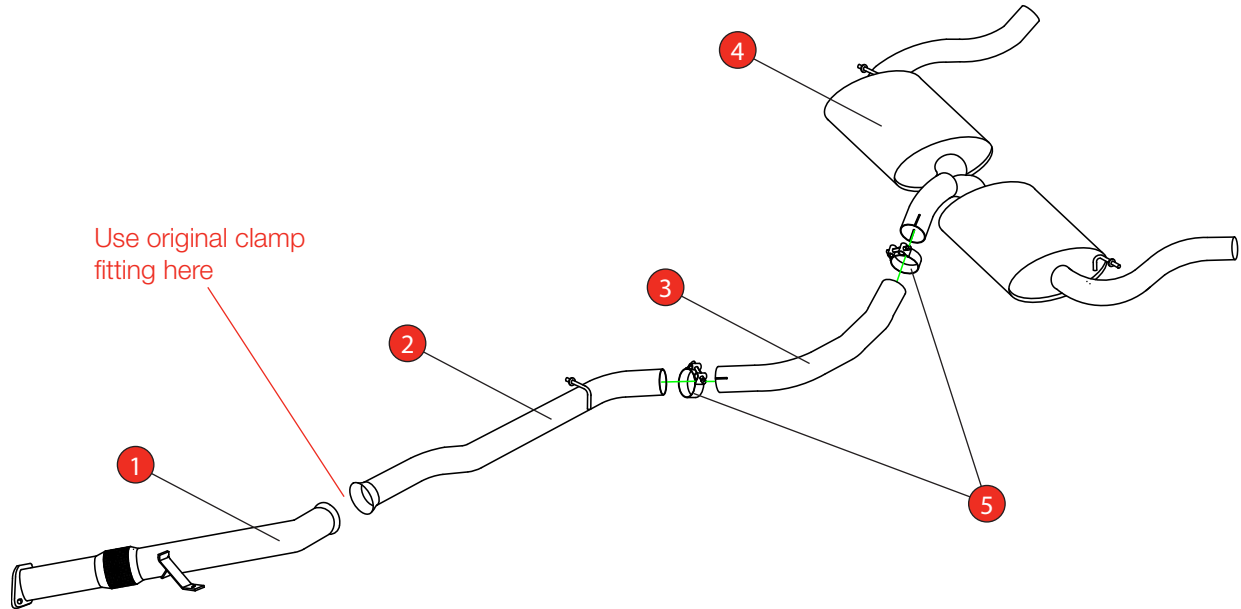

Car	Renault Clio 200 EDC / 220 Trophy	Part No.	SRNS028
Year	2015-Current	Fit Kits	162FK
Notes	Where not supplied use original fittings	Features	Pipe Diameter:- 70mm

Estimated Fitting Time: 90 Minutes

NO.	PART NO.	DESCRIPTION	QTY
1	575RN	Front Pipe	1
2	550RN	Non-resonated Centre Section	1
3	551RN	Link Pipe	1
4	552RN	Rear Silencer	1
Fit Kit			
5	Z016.10063	72mm H/D Clamp	2
6	Z028.10102	Heat Shield	1

E-MARK	N/A
DATE	07/07/17
ISSUE	01
AUTHORISED	M.Ydlibi

NOTE: ENSURE SCORPION SYSTEM IS CLEAR OF MOVING PARTS AND ALL ORIGINAL FUNCTIONS WORK CORRECTLY.

Fit the heat shield (Item 6) where shown in the picture.

STAY CONNECTED TO RED POWER.