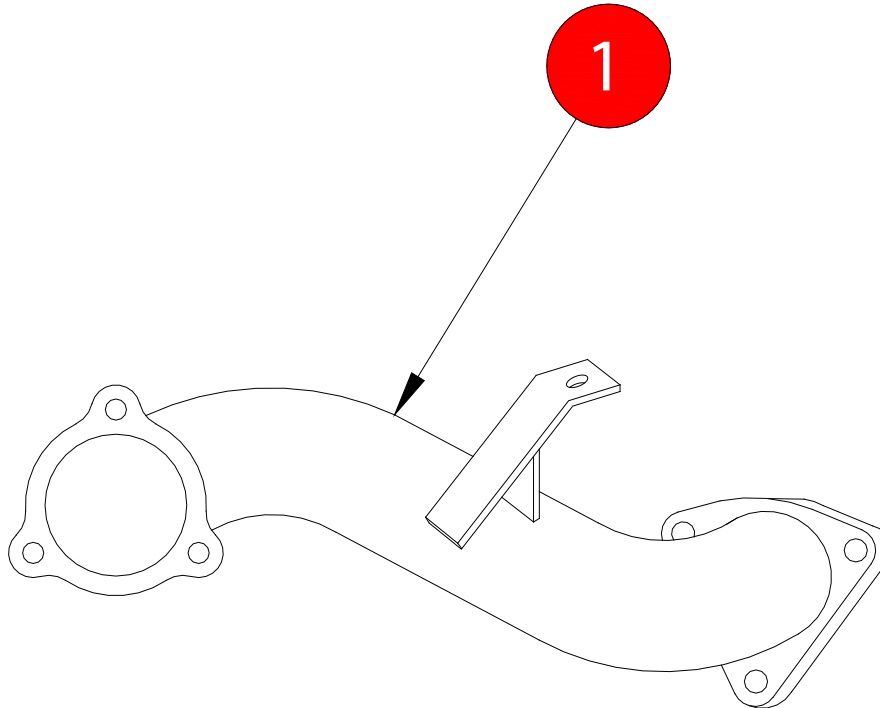

CAR	Renault Megane sport 225 2.0T / RS 250/265 inc. Cup 2.0T	PART NO.	SRNC022
YEAR	04-09 / 2010-	FIT KITS	N/A
NOTES	Where not supplied use original fittings. Stage 2 remap required. This will fit with O.E or Scorpion product.	FEATURES	Pipe diameter:- 76mm/3"

NO.	PART NO.	DESCRIPTION	QTY
1	535RN	Turbo Down Pipe	1

NOTE: ENSURE SCORPION SYSTEM IS CLEAR OF MOVING PARTS AND ALL ORIGINAL FUNCTIONS WORK CORRECTLY.

E-MARK	N/A
DATE	17/03/14
ISSUE	01
AUTHORISED	T.ROWLEY