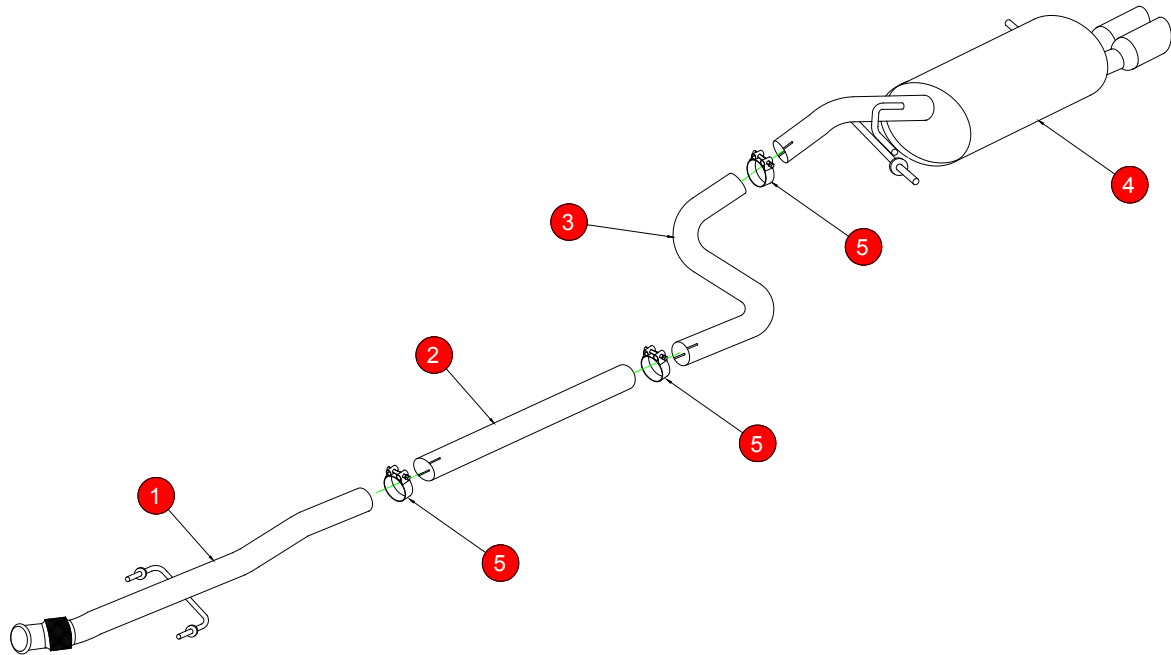

CAR	PEUGEOT 208 GTi 1.6T	PART NO.	SPGS022
YEAR	2012-	FIT KITS	036 FK
NOTES	Where not supplied use original fittings.	FEATURES	Pipe diameter:- 63.5mm/2.5"

NO.	PART NO.	DESCRIPTION	QTY
1	462CN	Front Pipe	1
2	464CN	Centre No Bomb Box	1
3	374PG	Link Pipe	1
4	375PG57	Rear Silencer	1
<b>Fit Kit</b>			
5	Z016.10064	66mm H/D Clamp	3

E-MARK	N/A
DATE	17/01/14
ISSUE	01
AUTHORISED	T.ROWLEY

**NOTE:** ENSURE SCORPION SYSTEM IS CLEAR OF MOVING PARTS AND ALL ORIGINAL FUNCTIONS WORK CORRECTLY.