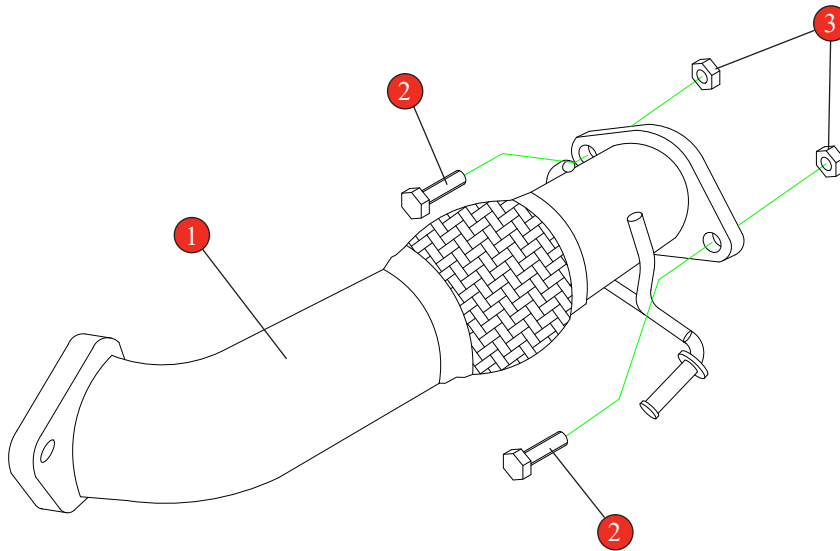

Car	Hyundai i30 N / N Performance Model	Part No.	SHYP103
Year	2017 - Current	Fit Kits	338FK
Notes	Where not supplied use original fittings. Use original gaskets between flanges.	Features	Pipe Diameter:- 76.2mm

Estimated Fitting Time: 60 Minutes

NO.	PART NO.	DESCRIPTION	QTY
1	012HY	Front Flex Pipe	1
Fit Kit			
2	Z017.12791	M12 x 35mm Hex Set Screw	2
3	Z017.10182	M12 Nut	2

E-MARK	N/A
DATE	01/06/20
ISSUE	01
AUTHORISED	M.YDLIBI

NOTE: ENSURE SCORPION SYSTEM IS CLEAR OF MOVING PARTS AND ALL ORIGINAL FUNCTIONS WORK CORRECTLY.

STAY CONNECTED TO RED POWER.