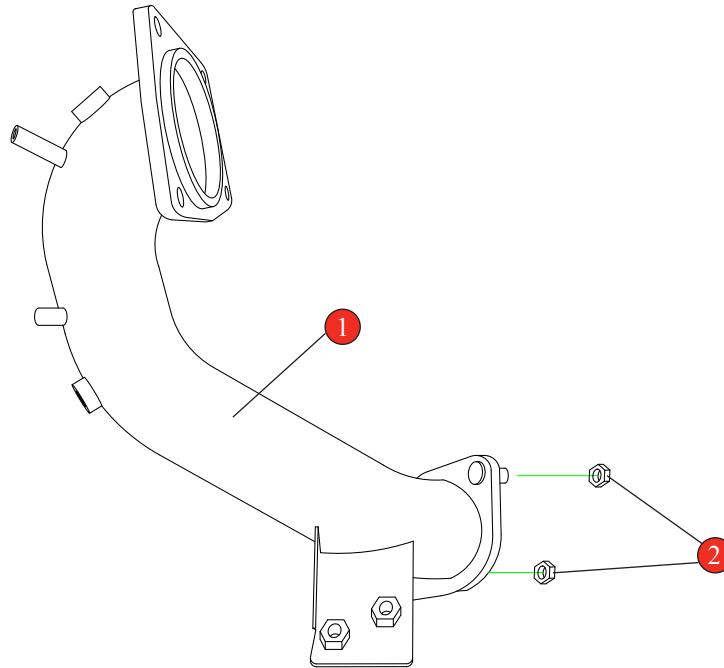

Car	Hyundai i30 N / N Performance Model	Part No.	SHYC103
Year	2017 - Current	Fit Kits	337FK
Notes	Where not supplied use original fittings.	Features	Pipe Diameter:- 76.2mm

Estimated Fitting Time: 4 Hours

NO.	PART NO.	DESCRIPTION	QTY
1	011HY	De-cat Turbo Down Pipe	1
Fit Kit			
2	Z017.10182	M12 Nut	2

E-MARK	N/A
DATE	16/09/2019
ISSUE	00
AUTHORISED	D. Marshall

NOTE: ENSURE SCORPION SYSTEM IS CLEAR OF MOVING PARTS AND ALL ORIGINAL FUNCTIONS WORK CORRECTLY.