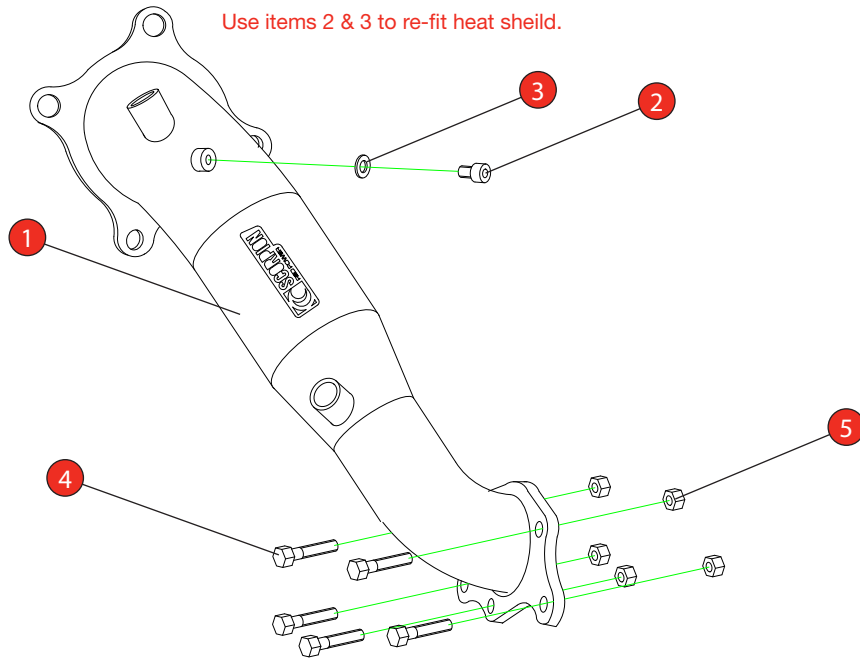

Car	Honda Civic Type R FL5	Part No.	SHDX017
Year	2022-Current	Fit Kits	289FK
Notes	Where not supplied use original fittings	Features	Pipe Diameter:- 90mm

Estimated Fitting Time: 3 Hours 30 Minutes

NO.	PART NO.	DESCRIPTION	QTY
1	250HA	Downpipe With High Flow Sports Catalyst	1
Fit Kit			
2	Z017.10070	M8 x 12mm Cap Head Bolt	1
3	Z017.10831	M8 x 17mm Washer	1
4	Z017.10094	M10 x 30mm Hex Head Bolt	5
5	Z017.10831	M10 Nut	5

DATE	28/06/2023
ISSUE	00
AUTHORISED	S Shipley

NOTE: ENSURE SCORPION SYSTEM IS CLEAR OF MOVING PARTS AND ALL ORIGINAL FUNCTIONS WORK CORRECTLY.

STAY CONNECTED TO RED POWER.