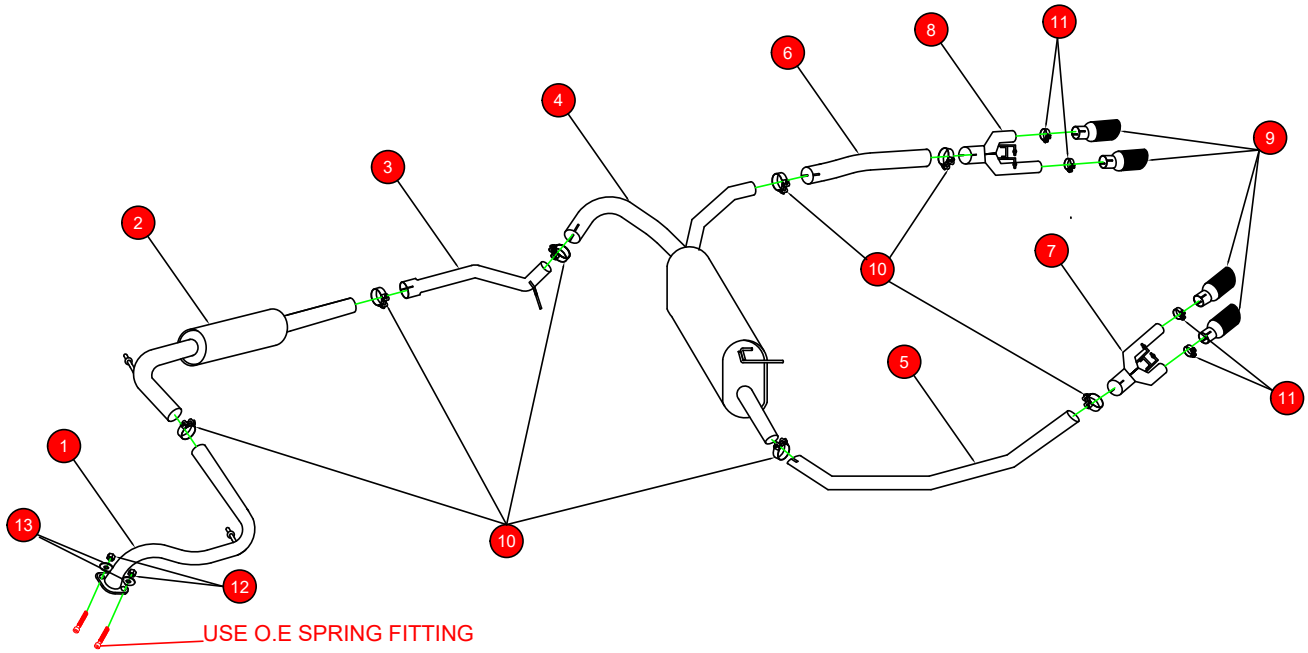

Case 10-300

CAR	Honda Civic Type R FK2 2.0 Turbo Left Hand Drive	PART NO.	SHD014C
YEAR	2015-2017	FIT KITS	209FK
NOTES	Where not supplied use original fittings	FEATURES	Pipe Diameter:- 63.5mm, 2.5"

NO.	PART NO.	DESCRIPTION	QTY
1	246HA	Left Hand Drive Front Pipe	1
2	236HA	Centre Silencer	1
3	237HA	Link Pipe	1
4	238HA	Rear Silencer	1
5	239HA	L/H Trim Connecting Pipe	1
6	240HA	R/H Trim Connecting Pipe	1
7	241HA	L/H Collector Pipe	1
8	242HA	R/H Collector Pipe	1
9	Z023.10055	Black Ceramic Daytona Trim	4
Fit Kit			
10	Z016.10064	Heavy Duty Clamp	7
11	Z016.10002	51-55 Clamp	4
12	Z017.10063	M8 Nut	2
13	Z017.10825	M8 x 25mm Washer	2