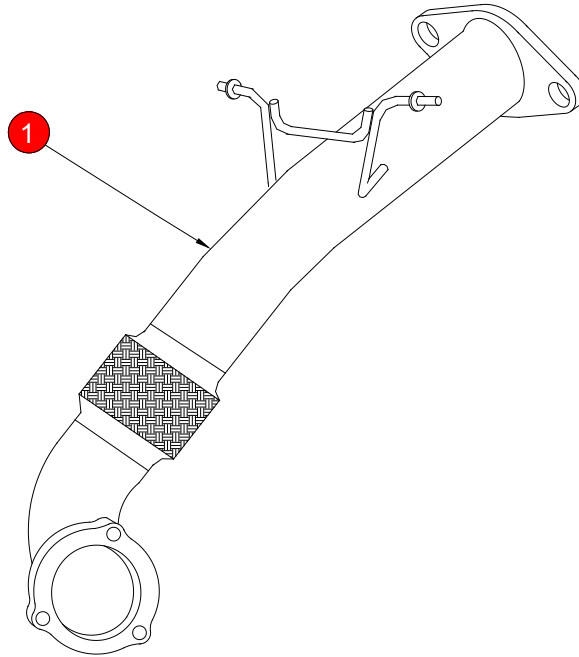

CAR	Focus ST 2.5Turbo 225PS	PART NO.	SFDP066
YEAR	RS 09-11 ST 06-11	FIT KITS	N/A
NOTES	Where not supplied use original fittings	FEATURES	Pipe Diameter:- 76mm/3"

NO.	PART NO.	DESCRIPTION	QTY
1	1122FD	Down Pipe	1

NOTE: ENSURE SCORPION SYSTEM IS CLEAR OF MOVING PARTS AND ALL ORIGINAL FUNCTIONS WORK CORRECTLY.

E-MARK	N/A
DATE	24/10/11
ISSUE	01
AUTHORISED	T.ROWLEY