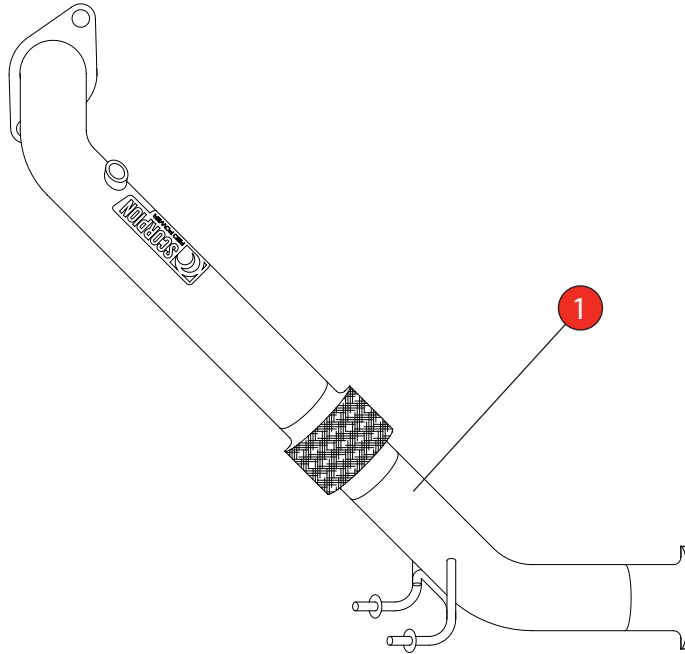

Car	Ford Focus RS MK3	Part No.	SFDC082
Year	2016-Current	Fit Kits	N/A
Notes	Use original fittings.	Features	Pipe Diameter:- 76mm

Estimated Fitting Time: 4 Hours 30 Minutes

NO.	PART NO.	DESCRIPTION	QTY
1	1251FD	De-cat Downpipe	1

NOTE: ENSURE SCORPION SYSTEM IS CLEAR OF MOVING PARTS AND ALL ORIGINAL FUNCTIONS WORK CORRECTLY.

E-MARK	N/A
DATE	11/05/16
ISSUE	00
AUTHORISED	M.Ydlibi

STAY CONNECTED TO RED POWER.