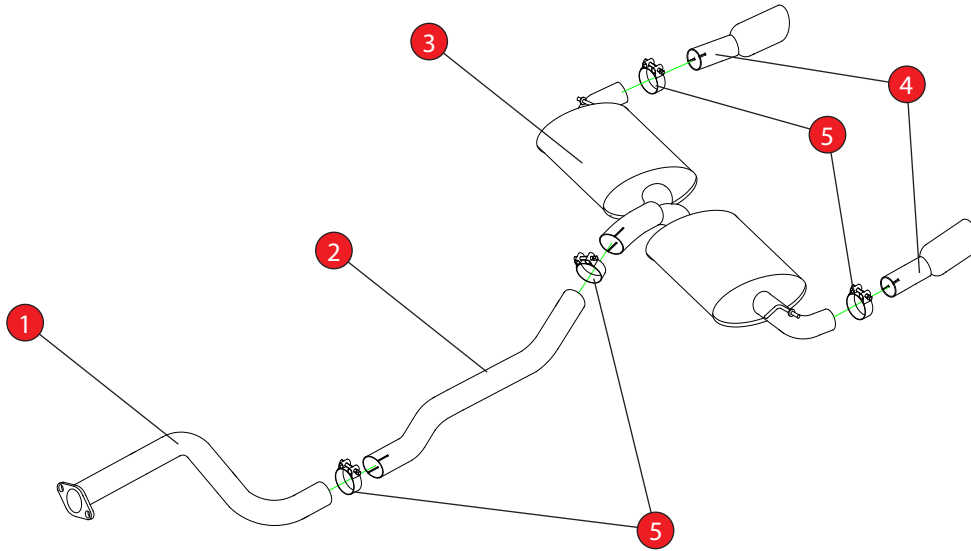

Case 10-300

CAR	Ford Focus RS Mk2 2.5T	PART NO.	SFD066
YEAR	09-15	FIT KITS	033 FK
NOTES	Where not supplied use original fittings	FEATURES	Pipe diameter:- 76mm/3"

NO.	PART NO.	DESCRIPTION	QTY
1	1235FD	Front Pipe	1
2	1236FD	Link Pipe	1
3	1240FD	Rear Silencer	1
4	1241FD	Tailpipe with 114mm Daytona trim	2
Fit Kit			
5	Z016.10062	Heavy Duty Clamp	4

E-MARK	N/A
DATE	07/11/18
ISSUE	03
AUTHORISED	M.Ydlibi

NOTE: ENSURE SCORPION SYSTEM IS CLEAR OF MOVING PARTS AND ALL ORIGINAL FUNCTIONS WORK CORRECTLY.

Checked By _____