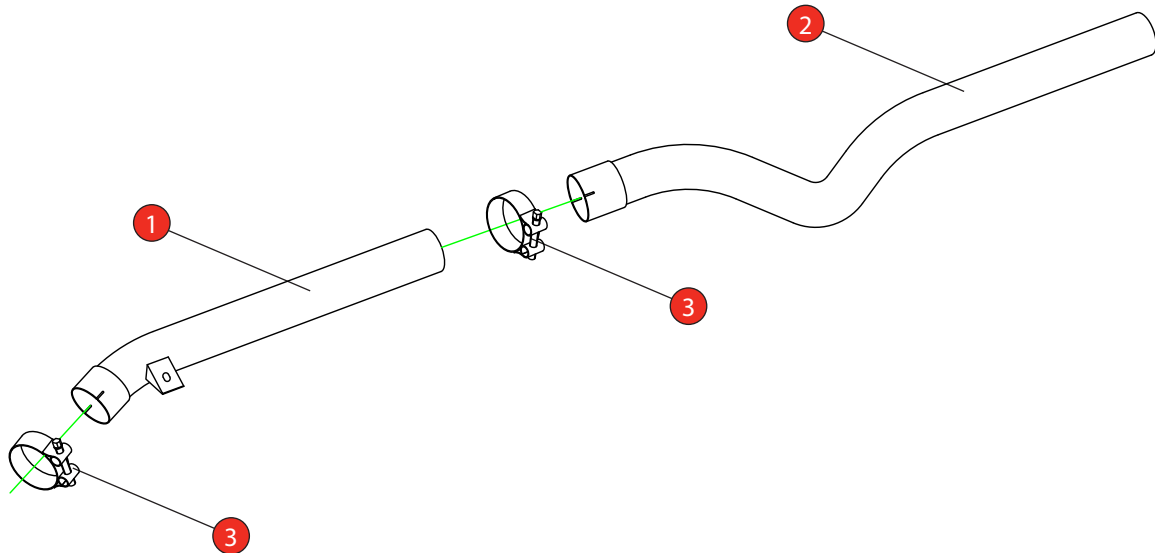

Car	BMW M140i GPF Model	Part No.	SBMP082
Year	2018-2019	Fit Kits	362FK
Notes	Where not supplied use original fittings. Fits to Scorpion GPF-back only SBMS082 / SBMS082CF	Features	Pipe Diameter:- 80mm

Estimated Fitting Time: 1 Hours 30 Minutes

NO.	PART NO.	DESCRIPTION	QTY
1	727BM	Link Pipe	1
2	808BM	Rear Silencer	1
Fit Kit			
3	Z016.10069	79 - 85mm H/D Clamp	2

E-MARK	N/A
DATE	26/11/20
ISSUE	00
AUTHORISED	M.Ydlibi

NOTE: ENSURE SCORPION SYSTEM IS CLEAR OF MOVING PARTS AND ALL ORIGINAL FUNCTIONS WORK CORRECTLY.

STAY CONNECTED TO RED POWER.