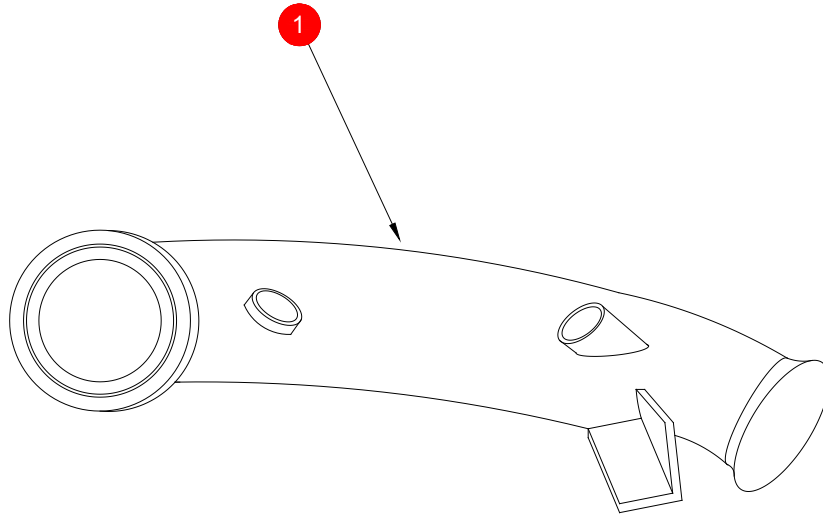

CAR	BMW M135i 3.0L (F20)	PART NO.	SBMC066
YEAR	12 - june13	FIT KITS	N/A
NOTES	Use O.E items to fit Scorpion product	FEATURES	Pipe diameter:- 76mm/3"

NO.	PART NO.	DESCRIPTION	QTY
1	593BM	Sports Catalyst	1

NOTE: ENSURE SCORPION SYSTEM IS CLEAR OF MOVING PARTS AND ALL ORIGINAL FUNCTIONS WORK CORRECTLY.

E-MARK	N/A
DATE	17/07/13
ISSUE	01
AUTHORISED	T.ROWLEY