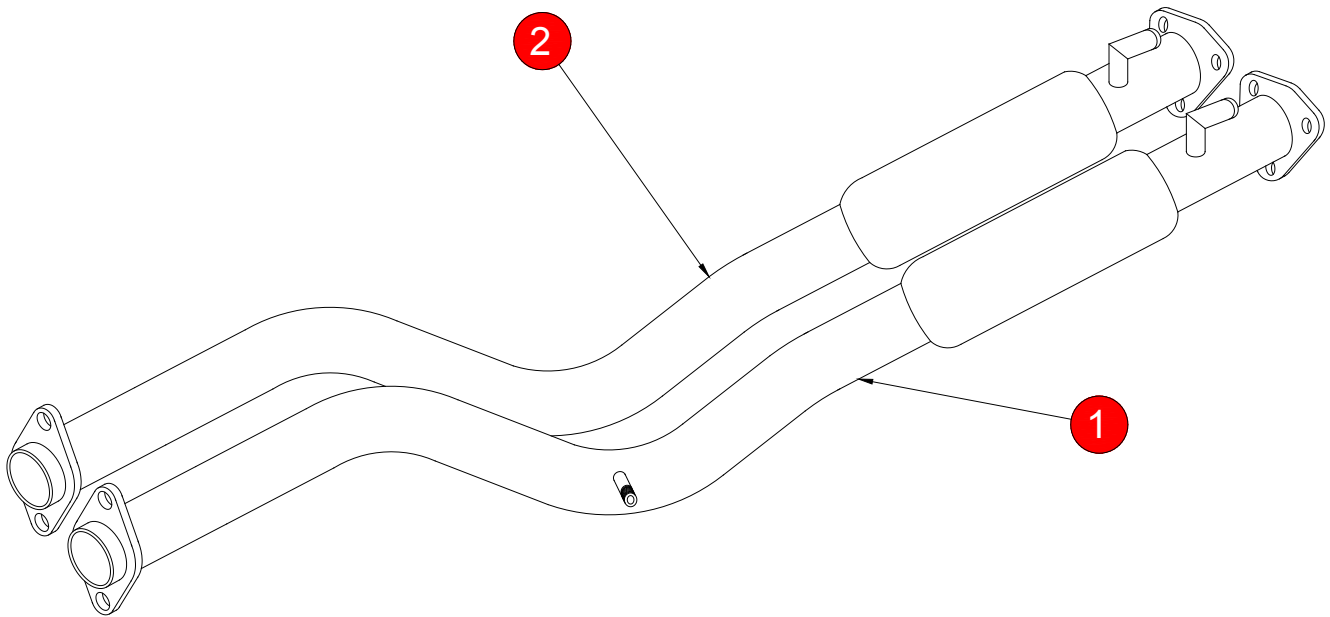

CAR	BMW M3 E46	PART NO.	SBMC050
YEAR	2001-2006	FIT KITS	124FK
NOTES	Where not supplied use original fittings. Requires a stage 2 ECU remap.	FEATURES	Pipe diameter:- 63.5mm/2.5"

NO.	PART NO.	DESCRIPTION	QTY
1	602BM/1	L/H Cat Replacment with Silencer	1
2	602BM/2	R/H Cat Replacment with Silencer	1
Fit Kit			
3	Z017.10055	M8x50mm Hex Head Bolt	4
4	Z017.10049	M8x30mm Hex Head Bolt	6
5	Z017.10063	M8 Nut	10

ISSUE	3
E-MARK	N/A
DATE	26/09/16
AUTHORISED	M.Ydlibi

NOTE: ENSURE SCORPION SYSTEM IS CLEAR OF MOVING PARTS AND ALL ORIGINAL FUNCTIONS WORK CORRECTLY.