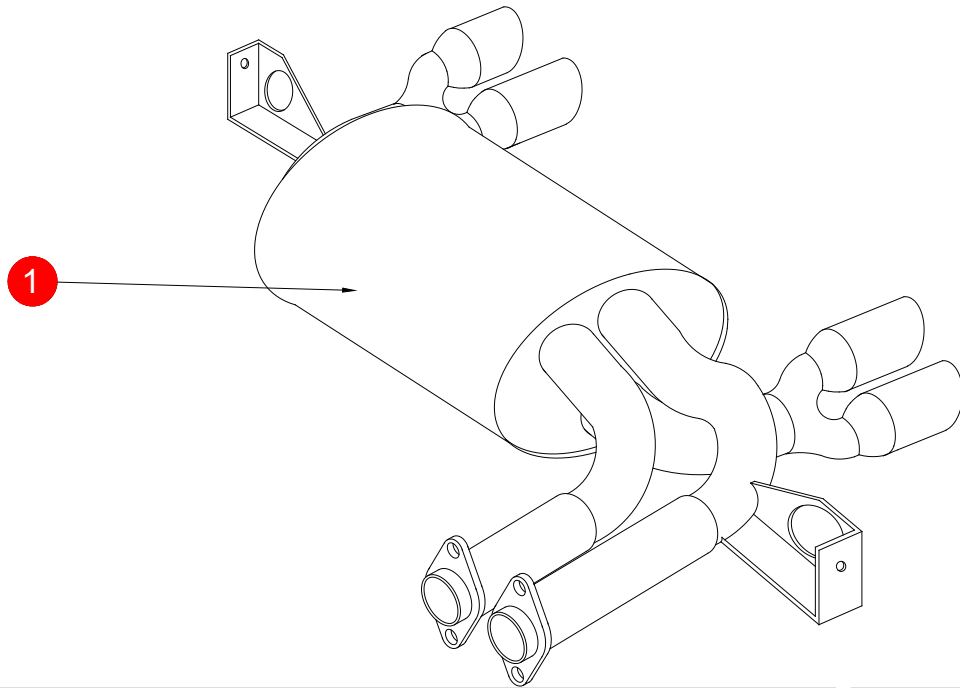

CAR	BMW 3 Series, M3 3.2L (E46)	PART NO.	SBMB050
YEAR	01-06	FIT KITS	121 FK
NOTES		FEATURES	Pipe diameter:- 63.5mm/2.5"

NO.	PART NO.	DESCRIPTION	QTY
1	590BM	Rear Silencer	1
<b>Fit Kit</b>			
2	Z017.10826	M8 Nuts	6
3	Z017.10814	M8x50mm Hex Head Bolts	6