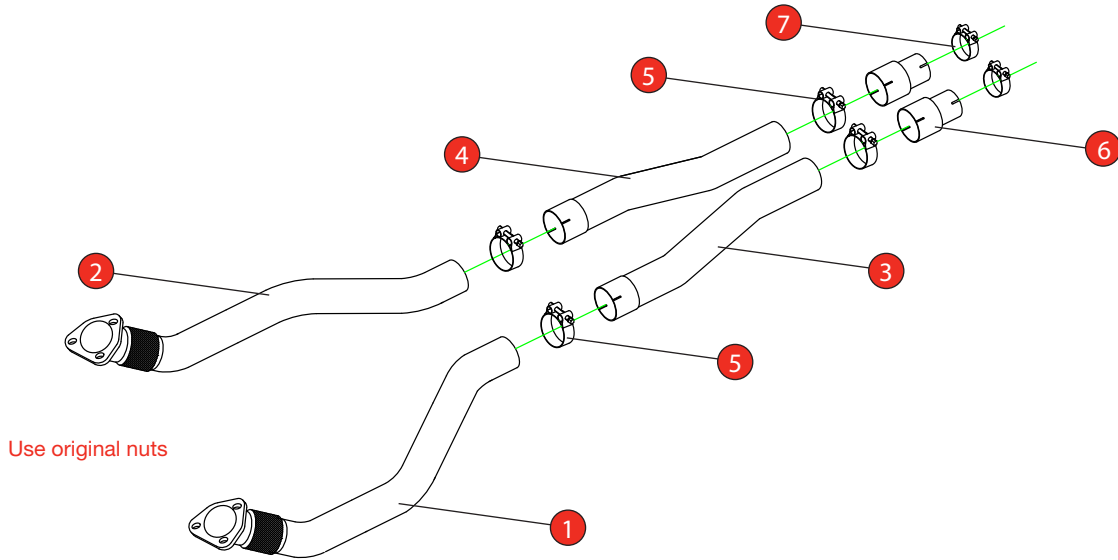

Car	Audi RS6 Avant C7 / Audi RS7	Part No.	SAUP087
Year	2014-2018	Fit Kits	367FK
Notes	Where not supplied use original fittings	Features	Pipe Diameter:- 70mm

Estimated Fitting Time: 60 Minutes

NO.	PART NO.	DESCRIPTION	QTY
1	804AU	L/H Front Flex pipe	1
2	805AU	R/H Front Flex pipe	1
3	796AU	L/H Front Link Pipe	1
4	797AU	R/H Front Link Pipe	1
Fit Kit			
5	Z016.10063	72mm H/D Clamp	6
6	AD76	Adaptor (USE TO FIT TO O.E SYSTEM)	6
7	Z016.10001	59-63mm Clamp (USE TO FIT TO O.E SYSTEM)	2

E-MARK	N/A
DATE	28/07/21
ISSUE	01
AUTHORISED	M.Ydlibi

NOTE: ENSURE SCORPION SYSTEM IS CLEAR OF MOVING PARTS AND ALL ORIGINAL FUNCTIONS WORK CORRECTLY.

STAY CONNECTED TO RED POWER.