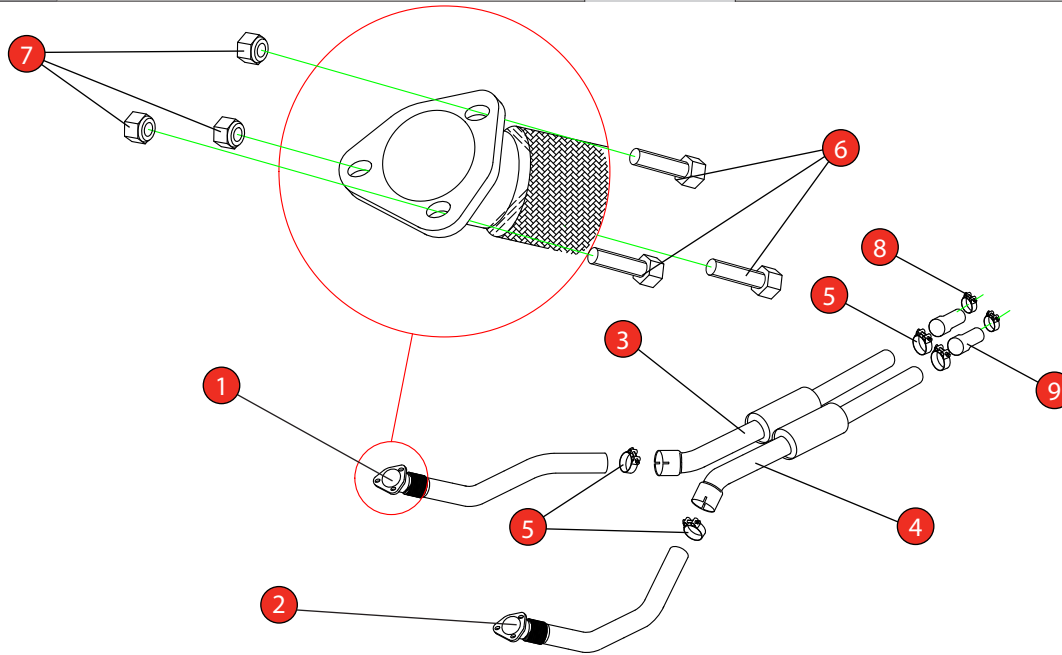

Case 9

CAR	Audi S4 3.0 supercharged V6 B8 / Audi S4 3.0 supercharged V6 B8.5 / Audi S5 3.0 TFSI Sportback.	PART NO.	SAUP044
YEAR	2009-2012 / 2012-2016 / 2012-2016	FIT KITS	234 FK
NOTES	Where not supplied use original fittings Will not fit S5 Cabrio or Coupe	FEATURES	Pipe diameter:- 63.5mm/2.5"

NO.	PART NO.	DESCRIPTION	QTY
1	655AU	L/H Front Flex	1
2	656AU	R/H Front Flex	1
3	657AU	L/H Front Silencer	1
4	658AU	R/H Front Silencer	1
Fit Kit			
5	Z016.10064	65mm H/D Clamp	4
6	Z017.10049	M8 X 30mm Hex Head Bolt	6
7	Z017.10826	M8 Nut	6
8	Z016.10004	55-59mm Clamp	2
9	AD101	Adaptor - Use to fit to OE exhaust (not needed when fitting to Scorpion)	2