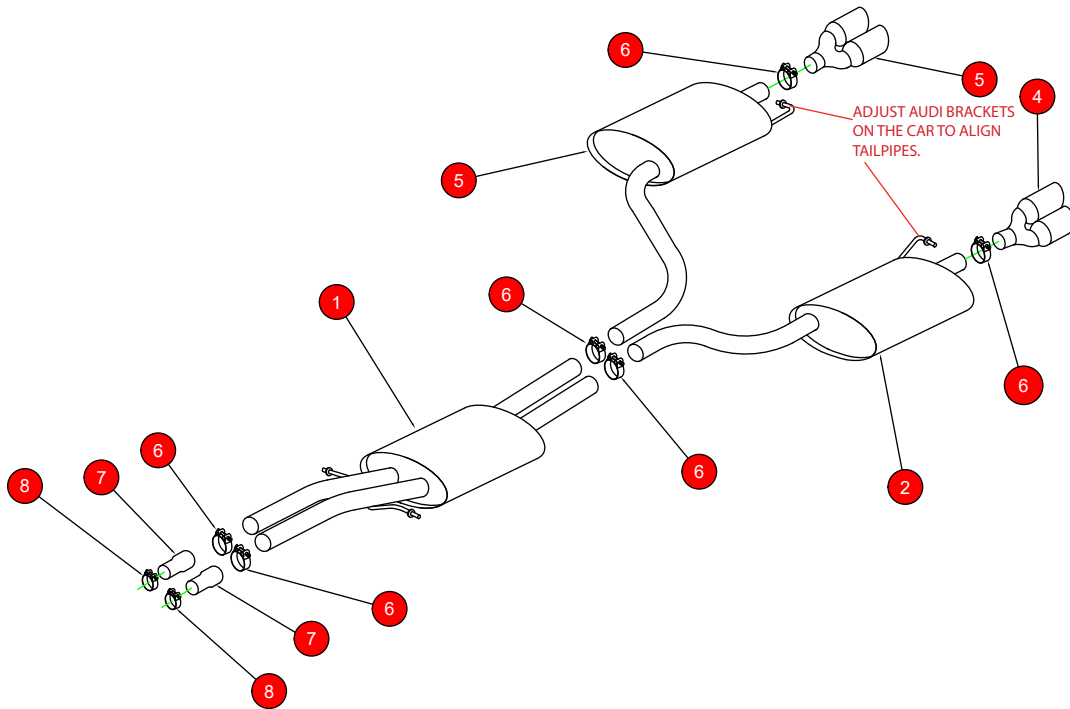

Case 6

CAR	Audi S4 3.0 supercharged V6 B8 / Audi S4 3.0 supercharged V6 B8.5 / Audi S5 3.0 TFSI Sportback.	PART NO.	SAU044
YEAR	2009-2012 / 2012-2016 / 2012-2016	FIT KITS	197 FK
NOTES	Where not supplied use original fittings Will not fit S5 Cabrio or Coupe	FEATURES	Pipe diameter:- 63.5mm/2.5"

NO.	PART NO.	DESCRIPTION	QTY
1	659AU	Centre Silencer	1
2	660AU	L/H Rear Silencer	1
3	661AU	R/H Rear Silencer	1
4	560AU64	L/H Twin 90mm Daytona Trim	1
5	561AU64	R/H Twin 90mm Daytona Trim	1
Fit Kit			
6	Z016.10064	65mm H/D Clamp	6
7	AD58	Adaptor	2
8	Z016.10004	55-59mm Clamp	2